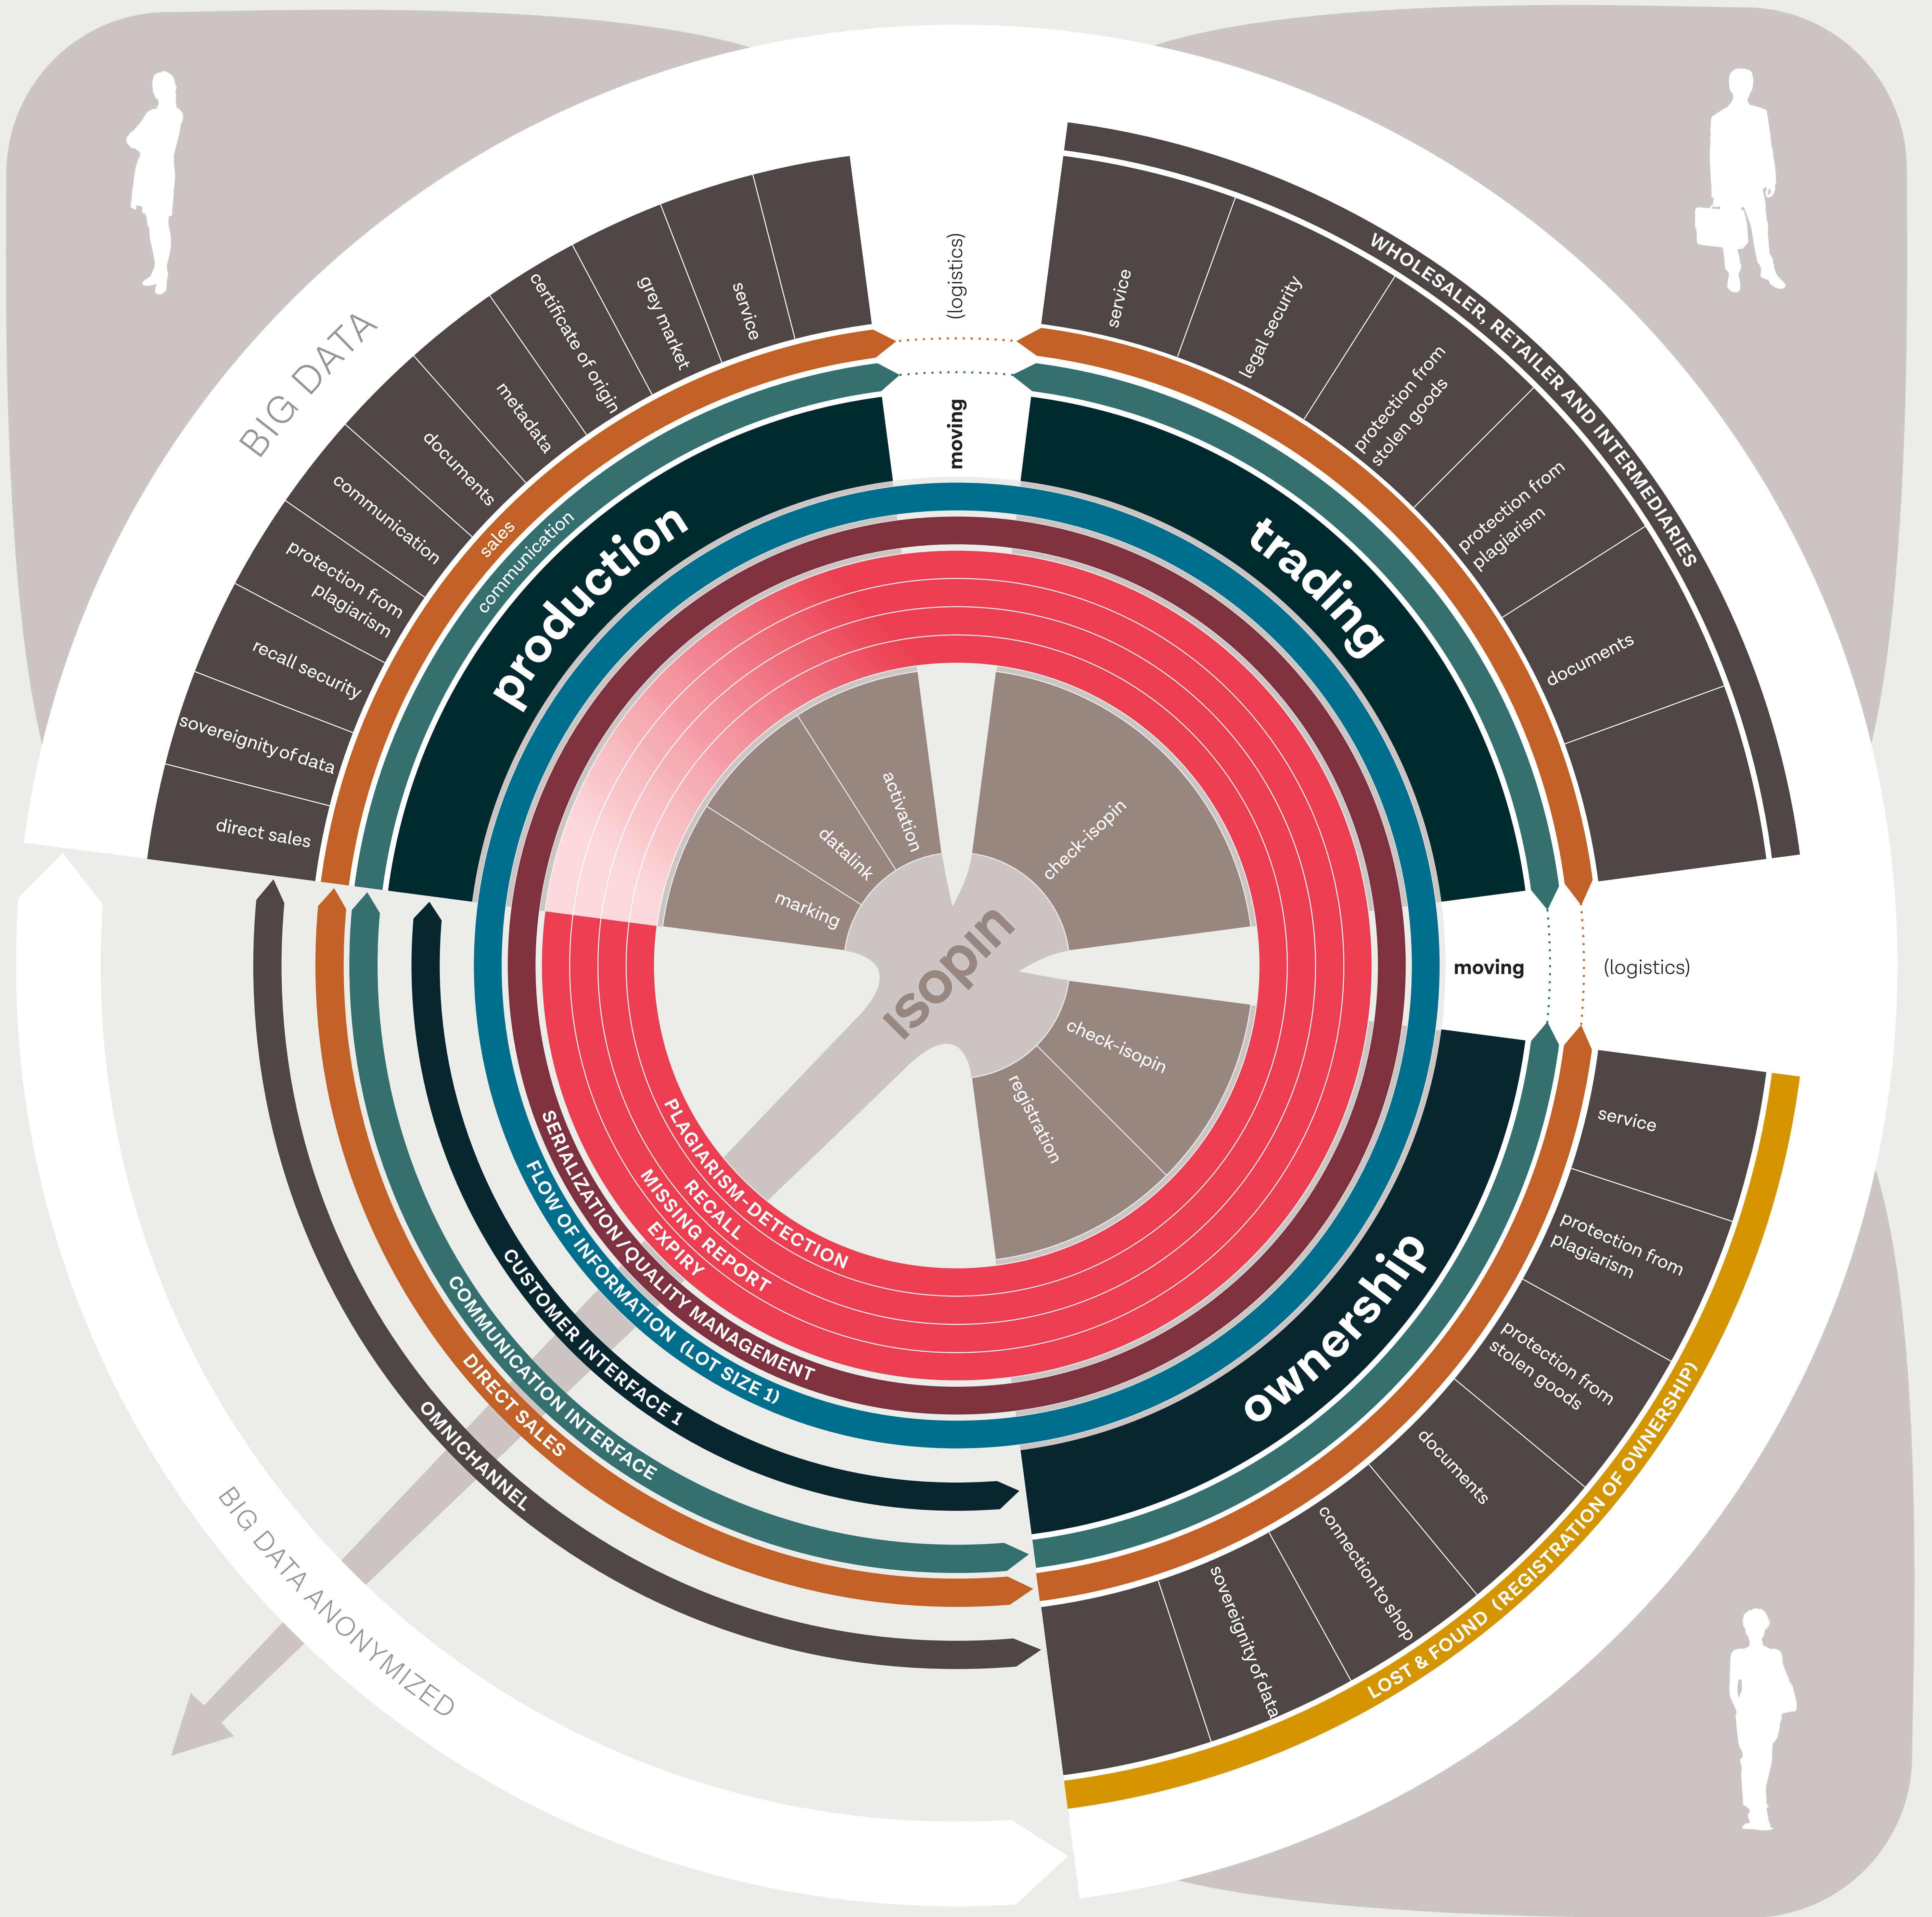

# Isopin LOOP

validation at hand

**sample – 123-456-789-U**

↑  
stem (company)

↑  
pin number

↑  
Typ: U = unique  
S = serial